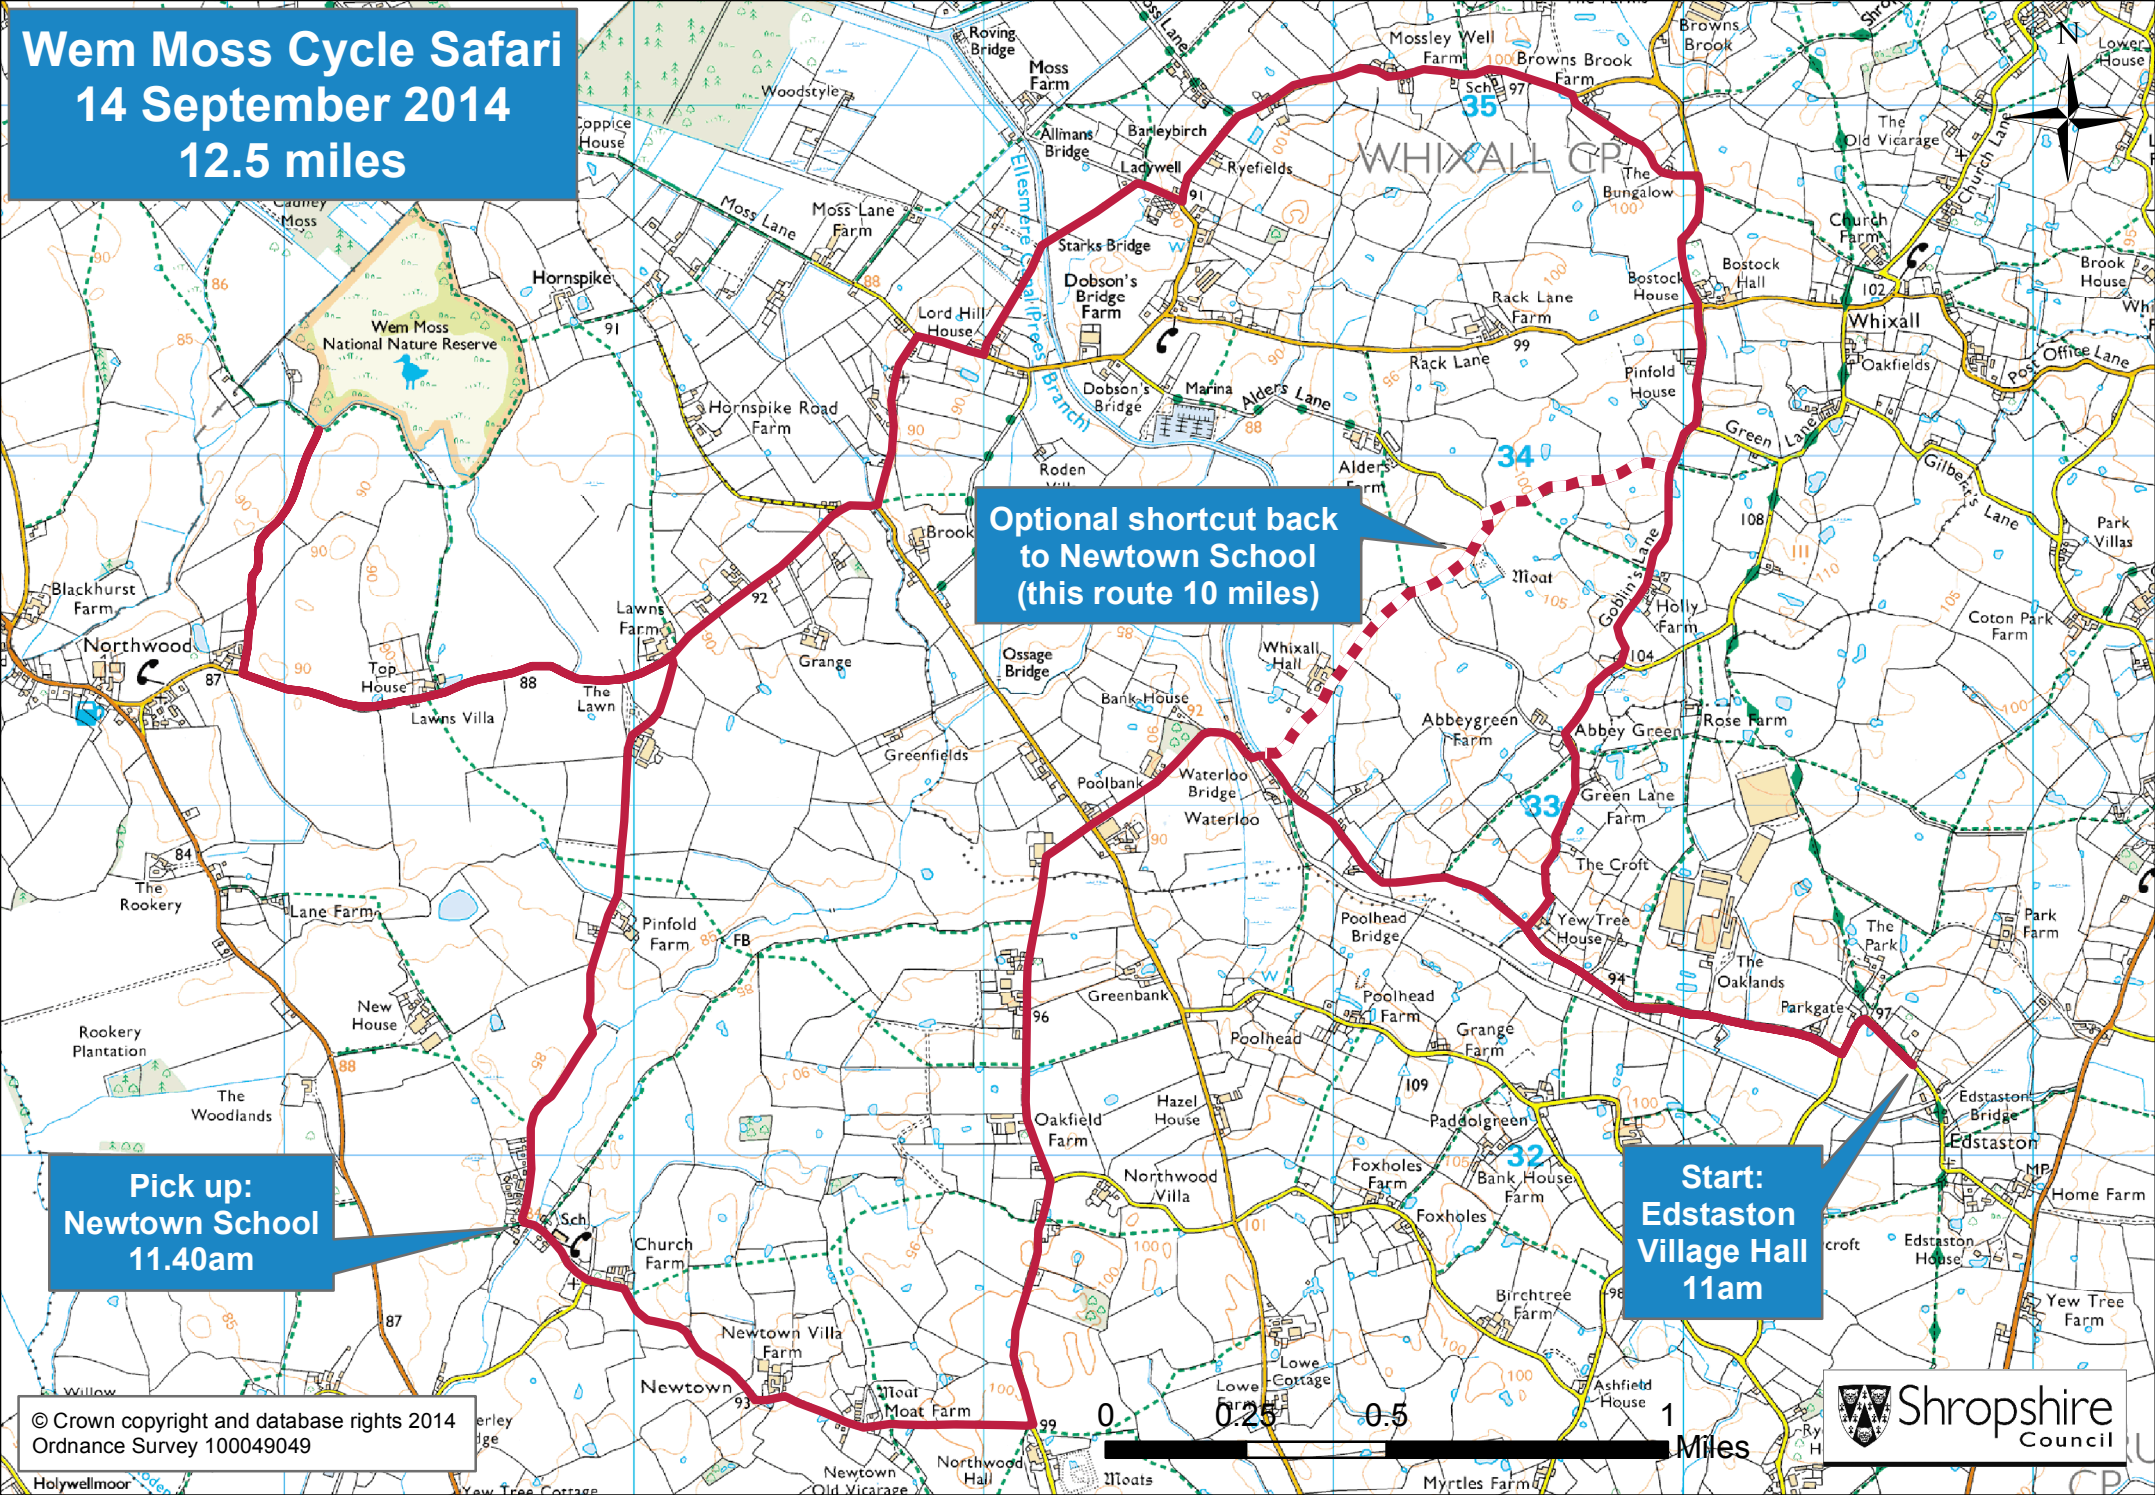

Wem Moss Cycle Safari

14 September 2014
12.5 miles

Optional shortcut back to Newtown School (this route 10 miles)

Pick up: Newtown School 11.40am

Start: Edstaston Village Hall 11am